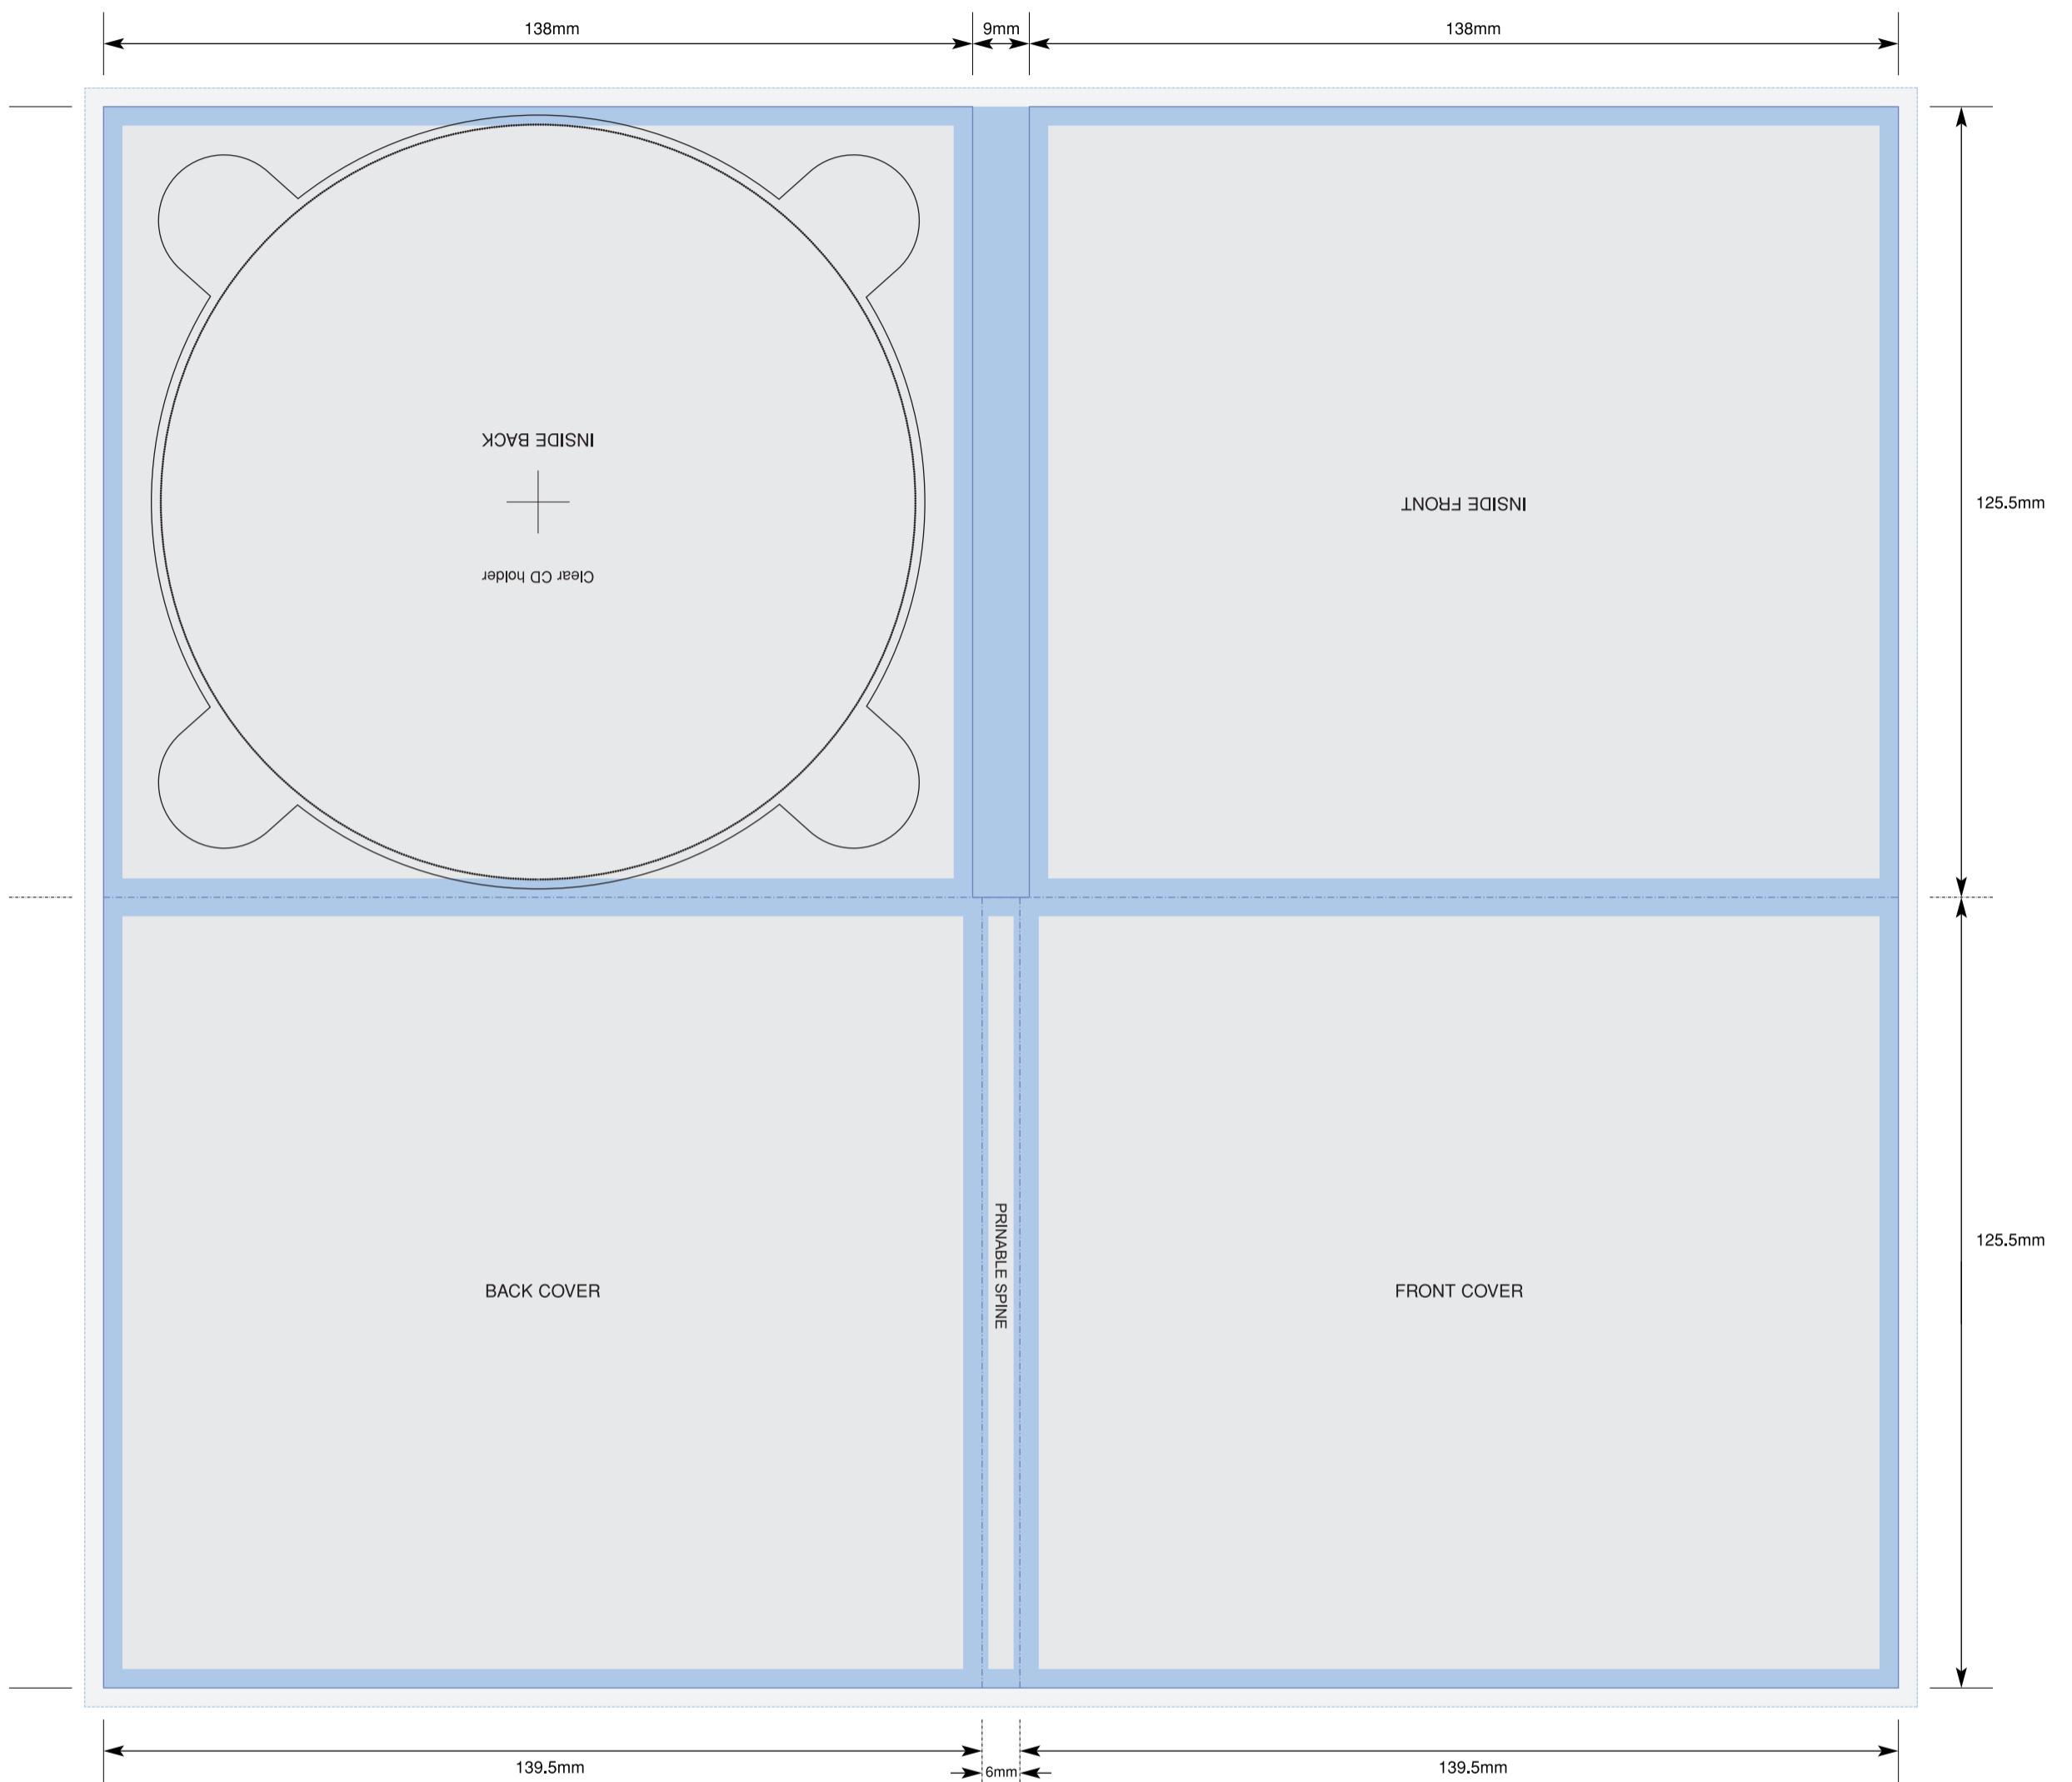

# DESIGN STUDIO / PRINTING SPECIFICATION

## DISC DIGIPACK (4 PANEL) CLEAR DISC HOLDER

Printable Area
  Required Bleed
  No Text Area